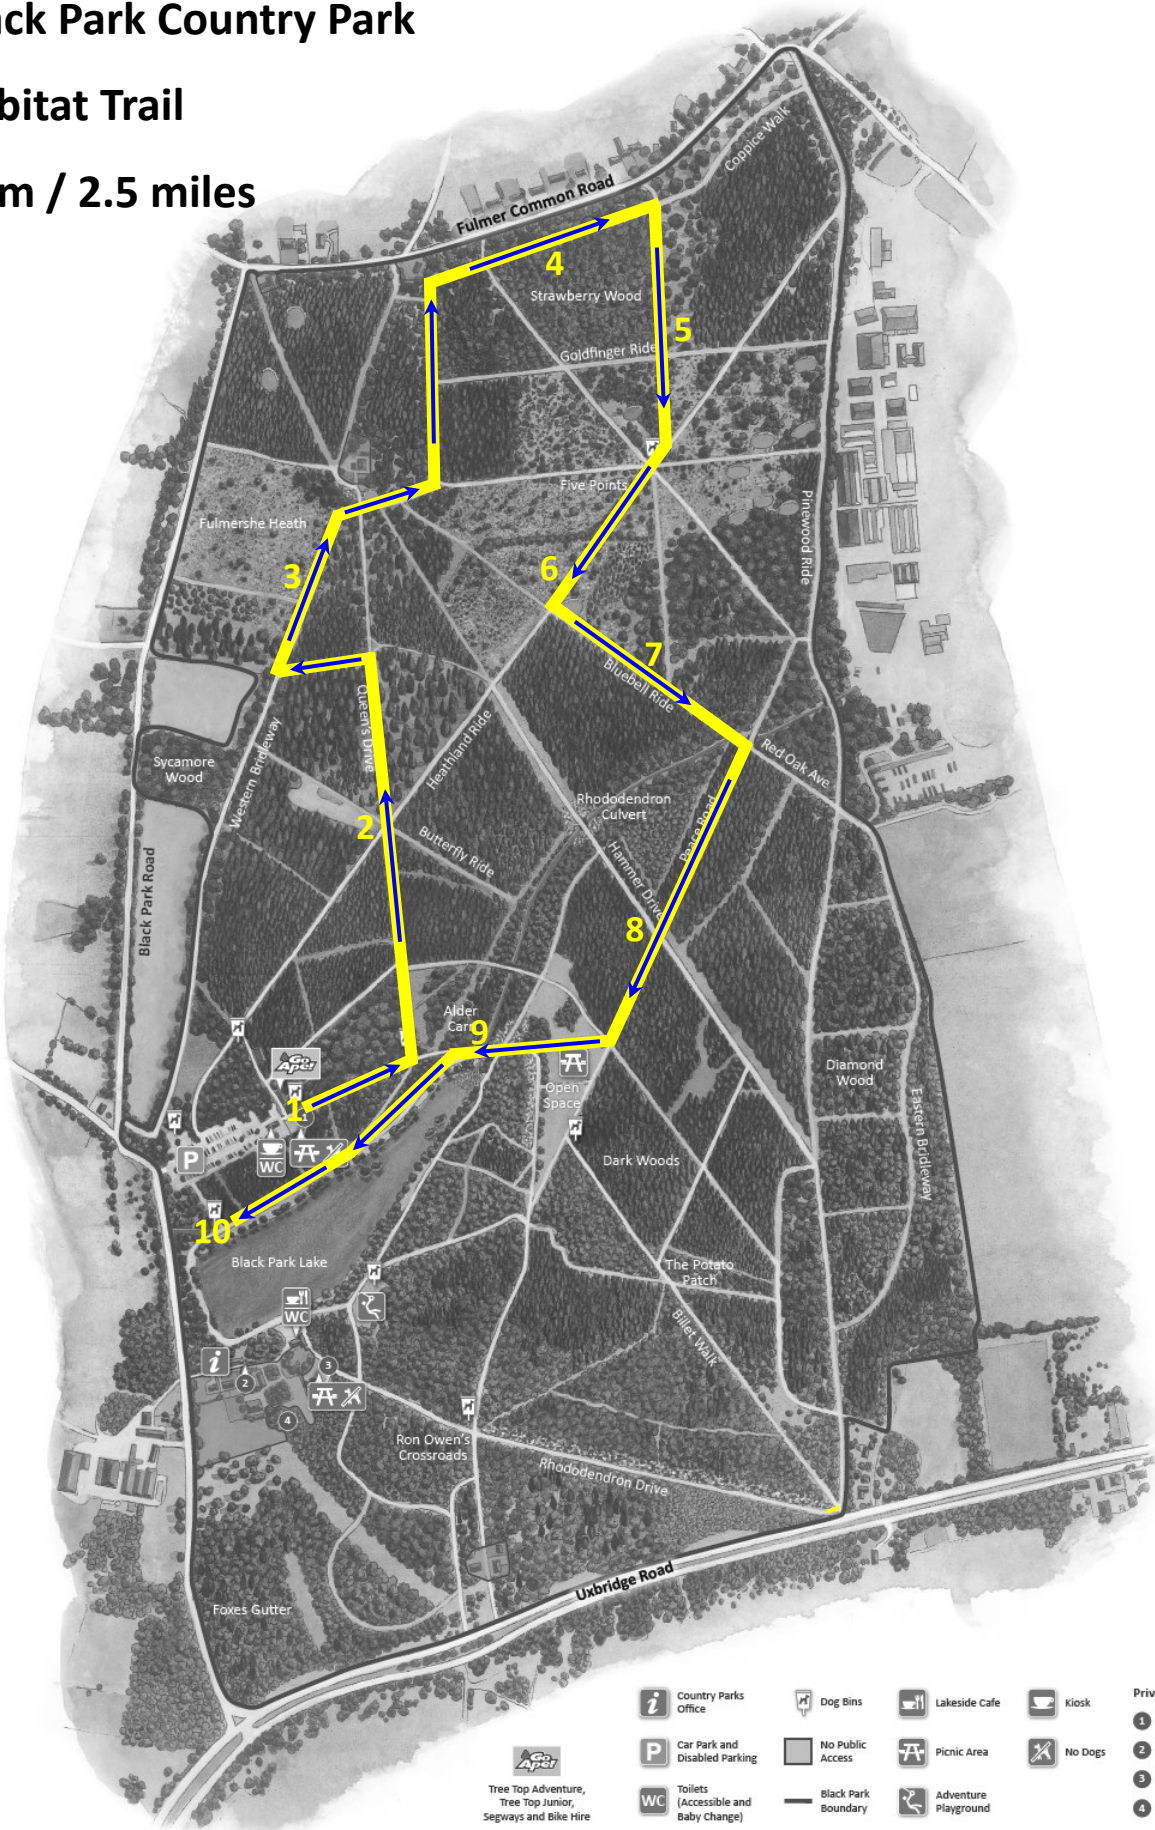

Black Park Country Park

Habitat Trail

4km / 2.5 miles

- | | | | | |
|--|--------------------------------------|---------------------|----------------------|----------------------------|
| Country Parks Office | Dog Bins | Lakeside Cafe | Kiosk | Private Hire Spaces |
| Car Park and Disabled Parking | No Public Access | Picnic Area | No Dogs | 1 The Beech Hut |
| Tree Top Adventure, Tree Top Junior, Segways and Bike Hire | Toilets (Accessible and Baby Change) | Black Park Boundary | Adventure Playground | 2 Lakeside Room |
| | | | | 3 Foxley Copse |
| | | | | 4 Black Pine's Camp |